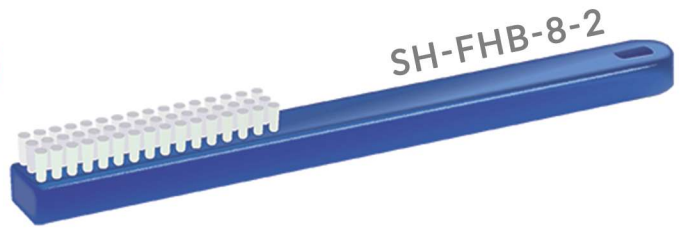

INSTRUMENT CLEANING

SURGIHEALTH
SOLUTIONS

FLAT HANDLE BRUSHES

PRODUCT INFORMATION:

- Reusable + Autoclavable
- Available in 4 different nylon strengths
Rigid, Extra Rigid, Flexible, Extra Flexible
- Large flat ergonomic handles
- 8.66" overall length
- Not made with natural rubber latex

ORDERING INFORMATION:

Description:
Flat Handle Brushes

Product Information:
Green = Rigid
Blue = Extra Rigid
Yellow = Flexible
Red = Extra Flexible

Packaging:
3/PK

844.88.SURGI
SURGIHEALTH.COM